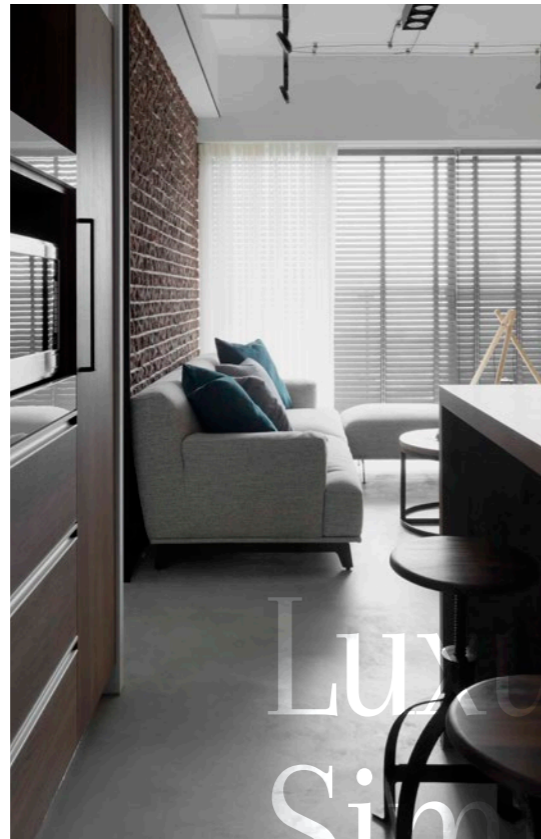

Luxury.
Simplicity.
Versatility.