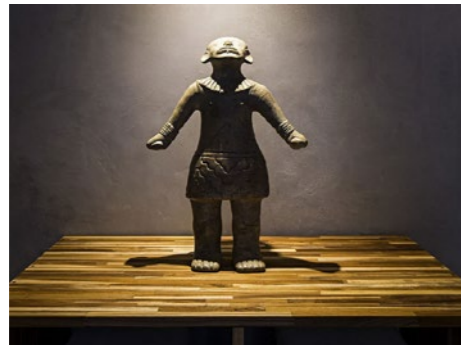

HOSPITALITY & WELLNESS SYSTEM