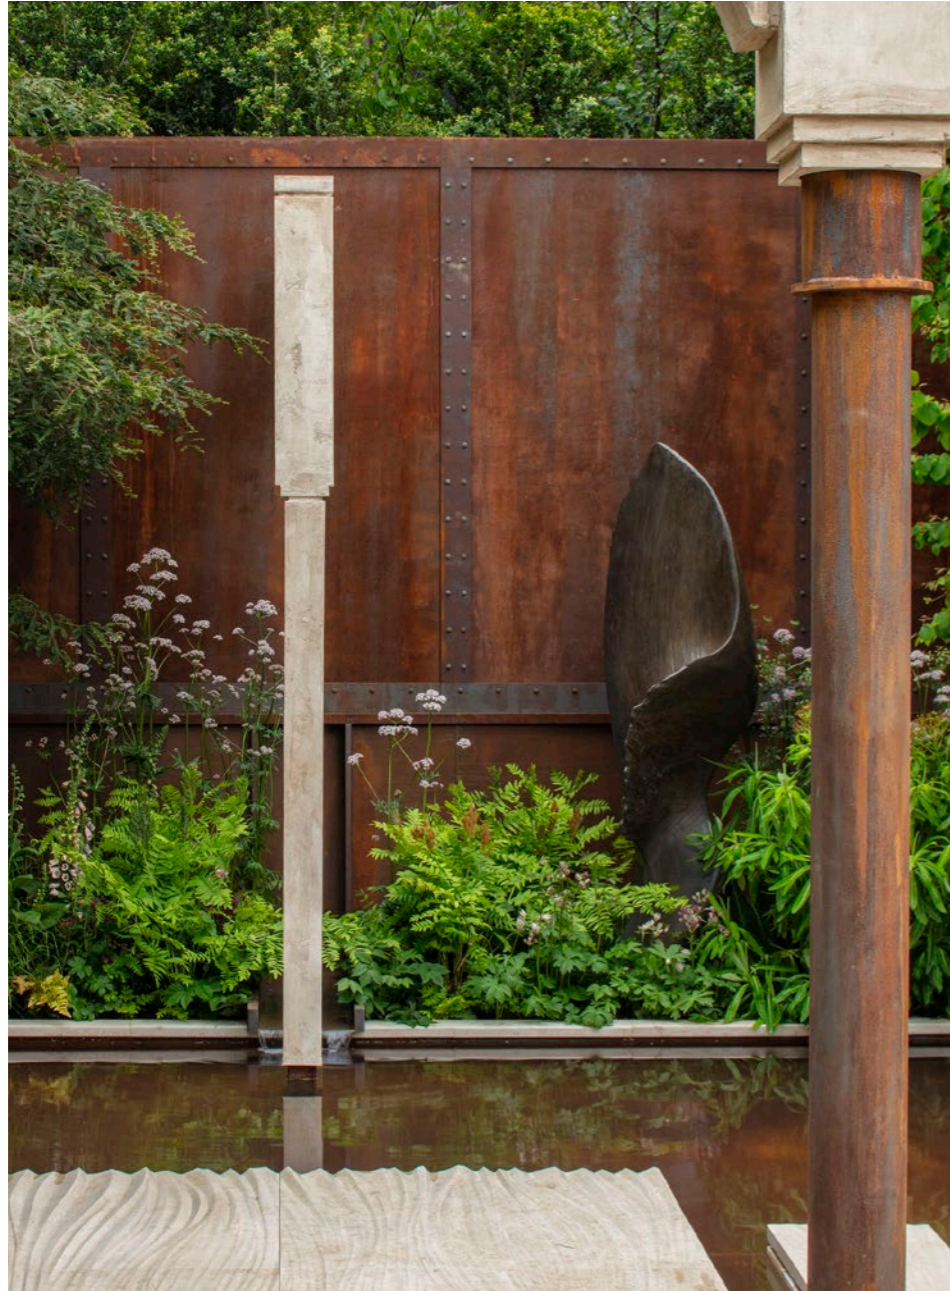

IRONIC, CALCECRUDA - THE WEDGEWOOD GARDEN - London, UK
Application: Bespoke Outdoor Spaces - Design: Jo Thompson - Partner: Raymunn Ltd.