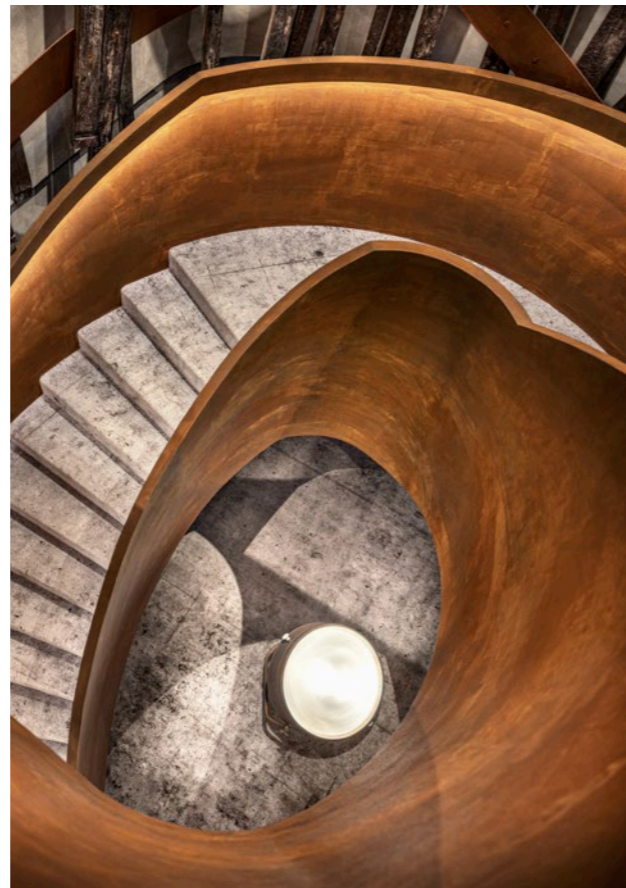

A+

IRONic è il sistema idrodiluibile che trasforma l'ossidazione in progetto. Composto da IRONic Fondo e IRONic Liquido Antichizzante, attiva un processo chimico capace di riprodurre sulla superficie un'autentico effetto ruggine. Il risultato è un'ossidazione reale per superfici dal carattere intenso e materico.

IRONic is a water-based system that turns oxidation into design. Composed of IRONic Fondo and IRONic Liquido Antichizzante, it activates a chemical process capable of reproducing an authentic rust effect on the surface. The result is real oxidation, creating surfaces with an intense, material character.

IRONIC, ARCHI+ CONCRETE - THE LODGE HOTEL - Vila Nova de Gaia, Portugal
Partner: TDRV