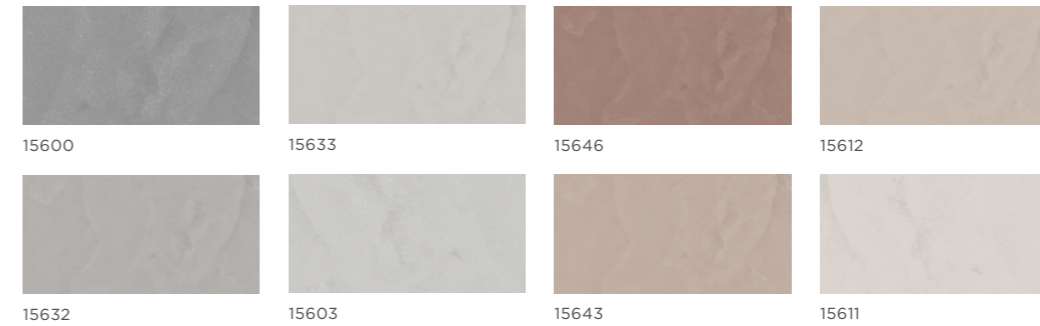

ANIMAMUNDI

Animamundi reinventa il “cemento dilavato”, combinando un effetto perlato e opaco a una forte identità materica. Le pareti diventano superfici vive, tattili e prestigiose, capaci di valorizzare gli spazi con eleganza discreta e armonia. Questa finitura offre ambienti raffinati, distintivi e senza tempo.

Animamundi reinvents “washed concrete,” combining a pearlescent matte effect with a strong material identity. Walls become living, tactile and prestigious surfaces, enhancing spaces with subtle elegance and harmony. This finish creates refined, distinctive and timeless environments.