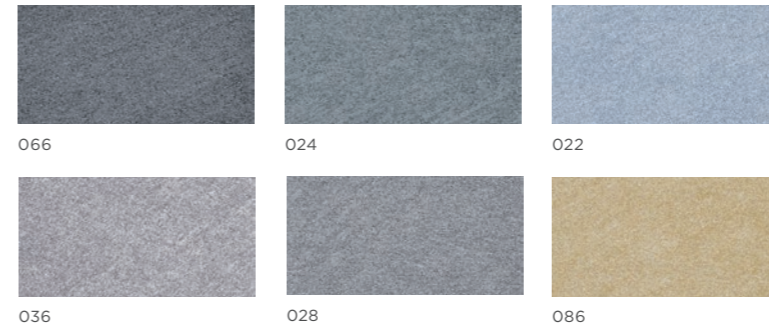

LUCE_WALL PAINTING

Luminosa e raffinata, Luce_Wall Painting trasforma le pareti in scenari di luce e riflessi cangianti grazie a cariche metallizzate e inerti selezionati. Gli spazi diventano eleganti e pieni di carattere, mentre il tatto viene accompagnato da superfici piacevoli.

Bright and refined, Luce_Wall Painting transforms walls into landscapes of light and shimmering reflections thanks to metallic accents and carefully selected aggregates. Spaces become elegant and full of character, while the touch is met with pleasing, tactile surfaces.