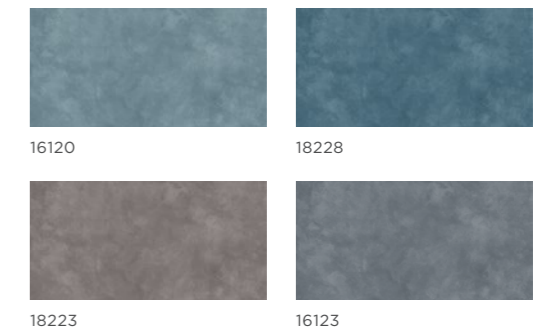

DUNE & DUNE OPACO

DUNE OPACO - PRIVATE HOUSE - Taipei City, Taiwan
Application: Emily Taiwan - Design: 23 Design inc. - Partner: Professional Choice Taiwan

Morbida e luminosa, Dune arricchisce gli interni con leggere cariche metallizzate che creano giochi delicati di luce e riflessi. Le pareti diventano elementi accoglienti e armoniosi, dove lo sguardo e il tatto trovano piacere.

Soft and luminous, Dune enriches interiors with subtle metallic accents that create delicate plays of light and reflections. Walls become welcoming, harmonious elements where both sight and touch find pleasure.

DUNE - PRIVATE HOUSE - Taipei City, Taiwan
Application: Emily Taiwan - Design: 23 Design inc. - Partner: Professional Choice Taiwan

Con Dune Opaco, gli interni assumono un aspetto avvolgente e sofisticato. Le cariche opache generano riflessi velati e giochi di luce delicati, trasformando ogni superficie in un ambiente elegante e armonioso.

With Dune Opaco, interiors take on a warm and sophisticated look. The matte accents create subtle reflections and delicate plays of light, transforming every surface into an elegant and harmonious environment.