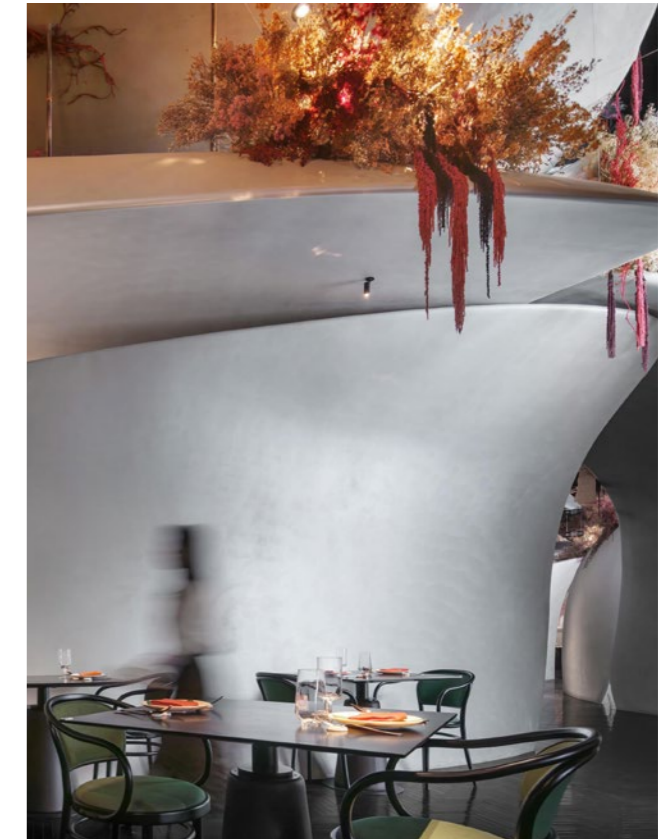

Bright and refined, Luce_Wall Painting transforms walls into landscapes of light and shimmering reflections thanks to metallic accents and carefully selected aggregates. Spaces become elegant and full of character, while the touch is met with pleasing, tactile surfaces.